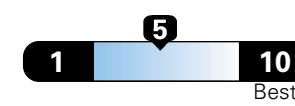

4.0 gallons per 100 miles

You spend

\$750

in fuel costs over 5 years compared to the average new vehicle.

Annual fuel cost
\$1,550

Fuel Economy & Greenhouse Gas Rating (tailpipe only)

Smog Rating (tailpipe only)