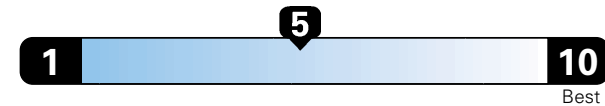

4.0 gallons per 100 miles

You spend

\$750

in fuel costs over 5 years compared to the average new vehicle.

Annual fuel cost

\$1,550

Fuel Economy & Greenhouse Gas Rating (tailpipe only)

Smog Rating (tailpipe only)