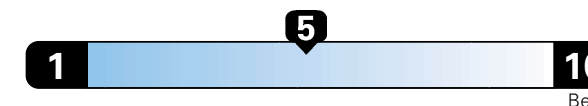

2019 MODEL YEAR

Jeep RENEGADE LATITUDE FWD

THIS VEHICLE IS MANUFACTURED TO MEET SPECIFIC UNITED STATES REQUIREMENTS. THIS VEHICLE IS NOT MANUFACTURED FOR SALE OR REGISTRATION OUTSIDE OF THE UNITED STATES.

MANUFACTURER'S SUGGESTED RETAIL PRICE OF THIS MODEL INCLUDING DEALER PREPARATION

Base Price: $24,125

JEOP RENEGADE LATITUDE 4X2
Exterior Color: Granite Crystal Metallic Clear-Coat Exterior Paint
Interior Color: Black Interior Colors
Interior: Premium Cloth Bucket Seats
Engine: 2.4L I4 Zero Evap M-Air Engine
Transmission: 9-Speed Automatic Transmission
STANDARD EQUIPMENT (UNLESS REPLACED BY OPTIONAL EQUIPMENT)
FUNCTIONAL/SAFETY FEATURES

- Advanced Multistage Front Airbags
- Supplemental Side-Curtain Front and Rear Airbags
- Supplemental Front Seat-Mounted Side Airbags
- Driver Inflatable Knee-Bolster Airbag
- ParkView® Rear Back-Up Camera
- 4-Wheel Disc Anti-Lock Brakes
- Electric Park Brake
- Electronic Stability Control
- Electronic Roll Mitigation
- All Speed Traction Control
- Cruise Control
- Push-Button Start
- Electric Power Steering
- Capless Fuel-Fill
- Daytime Running Lamp System
- Hill Start Assist
- Tire Pressure Monitoring Display
- Rear Window Wiper / Washer
- Variable Intermittent Windshield Wipers
- INTERIOR FEATURES
- Uconnect® 4 with 7-Inch Display
- SiriusXM® with 1-Year Radio Sub Call 800-643-2112
- Apple CarPlay®
- Google Android Auto™
- Media Hub (USB, Aux)
- Integrated Voice Command with Bluetooth®
- 6-Speakers
- A/C Auto Temperature Control with Dual Zone Control
- Premium-Wrapped Steering Wheel
- Steering Wheel Mounted Audio Controls
- Tilt / Telescope Steering Column
- Rear 60/40 Folding Seat
- Sun Visors with Illuminated Vanity Mirrors
- Height Adjust Load Floor

Power Front Windows w/ 1-Touch Up and Down Feature

Carpeted Floor Mats