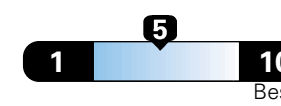

Smog Rating (tailpipe only)

This vehicle emits 357 grams CO2 per mile. The best emits 0 grams per mile (tailpipe only). Producing and distributing fuel also creates emissions; learn more at fuel economy.gov.

Actual results will vary for many reasons, including driving conditions and how you drive and maintain your vehicle. The average new vehicle gets 27 MPG and cost $7,000 to fuel over 5 years. Cost estimates are based on 15,000 miles per year at $2.55 per gallon. MPGe is miles per gasoline gallon equivalent. Vehicle emissions are a significant cause of climate change and smog.

fuel economy.gov

Calculate personalized estimates and compare vehicles