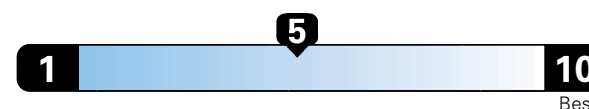

MANUFACTURER'S SUGGESTED RETAIL PRICE OF THIS MODEL INCLUDING DEALER PREPARATION

**Base Price: \$24,125**

**JEOP RENEGADE LATITUDE 4X2**  
**Exterior Color:** Alpine White Clear-Coat Exterior Paint  
**Interior Color:** Black Interior Colors  
**Interior:** Deluxe Cloth High-Back Bucket Seats  
**Engine:** 2.4L I4 Zero Evap M-Air Engine  
**Transmission:** 9-Speed Automatic Transmission

**4.0** gallons per 100 miles

You spend

**\$750**

in fuel costs over 5 years compared to the average new vehicle.

**Annual fuel cost**

**\$1,550**

**Fuel Economy & Greenhouse Gas Rating** (tailpipe only)

**Smog Rating** (tailpipe only)