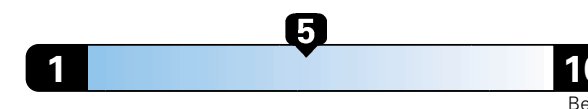

2019 MODEL YEAR

Jeep® RENEGADE LATITUDE FWD

THIS VEHICLE IS MANUFACTURED TO MEET SPECIFIC UNITED STATES REQUIREMENTS. THIS VEHICLE IS NOT MANUFACTURED FOR SALE OR REGISTRATION OUTSIDE OF THE UNITED STATES.

MANUFACTURER'S SUGGESTED RETAIL PRICE OF THIS MODEL INCLUDING DEALER PREPARATION

Base Price: $24,125

JEOP RENEGADE LATITUDE 4X2
Exterior Color: Black Clear-Coat Exterior Paint
Interior Color: Black Interior Colors
Interior: Premium Cloth Bucket Seats
Engine: 2.4L I4 Zero Evap M-Air Engine
Transmission: 9-Speed Automatic Transmission
STANDARD EQUIPMENT (UNLESS REPLACED BY OPTIONAL EQUIPMENT)
FUNCTIONAL/SAFETY FEATURES

- Advanced Multistage Front Airbags
- Supplemental Side-Curtain Front and Rear Airbags
- Supplemental Front Seat-Mounted Side Airbags
- Driver Inflatable Knee-Bolster Airbag
- ParkView® Rear Back-Up Camera
- 4-Wheel Disc Anti-Lock Brakes
- Electric Park Brake
- Electronic Stability Control
- Electronic Roll Mitigation
- All Speed Traction Control
- Cruise Control
- Push-Button Start
- Electric Power Steering
- Capless Fuel-Fill
- Daytime Running Lamp System
- Hill Start Assist
- Tire Pressure Monitoring Display
- Rear Window Wiper / Washer
- Variable Intermittent Windshield Wipers
- INTERIOR FEATURES
- Uconnect® 4 with 7-Inch Display
- SiriusXM® with 1-Year Radio Sub Call 800-643-2112
- Apple CarPlay®
- Google Android Auto™
- Media Hub (USB, Aux)
- Integrated Voice Command with Bluetooth®
- 6-Speakers
- A/C Auto Temperature Control with Dual Zone Control
- Premium-Wrapped Steering Wheel
- Steering Wheel Mounted Audio Controls
- Tilt / Telescope Steering Column
- Rear 60/40 Folding Seat
- Sun Visors with Illuminated Vanity Mirrors
- Height Adjust Load Floor

Power Front Windows w/ 1-Touch Up and Down Feature

Carpeted Floor Mats

EXTERIOR FEATURES