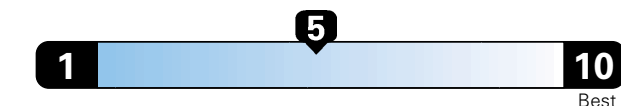

This vehicle emits 357 grams CO2 per mile. The best emits 0 grams per mile (tailpipe only). Producing and distributing fuel also creates emissions; learn more at fuelconomy.gov.

Smog Rating (tailpipe only)