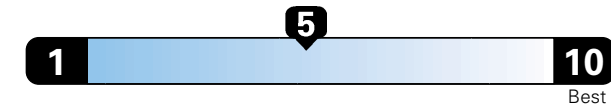

2019 MODEL YEAR

Jeep RENEGADE LATITUDE FWD

For more information visit: www.jeep.com
or call 1-877-IAM-JEEP

FCA US LLC

THIS VEHICLE IS MANUFACTURED TO MEET SPECIFIC UNITED STATES REQUIREMENTS. THIS VEHICLE IS NOT MANUFACTURED FOR SALE OR REGISTRATION OUTSIDE OF THE UNITED STATES.

MANUFACTURER'S SUGGESTED RETAIL PRICE OF THIS MODEL INCLUDING DEALER PREPARATION

Base Price: $24,125

JEOP RENEGADE LATITUDE 4X2
Exterior Color: Glacier Metallic Exterior Paint
Interior Color: Black Interior Colors
Interior: Deluxe Cloth High-Back Bucket Seats
Engine: 2.4L I4 Zero Evap M-Air Engine
Transmission: 9-Speed Automatic Transmission

STANDARD EQUIPMENT (UNLESS REPLACED BY OPTIONAL EQUIPMENT)