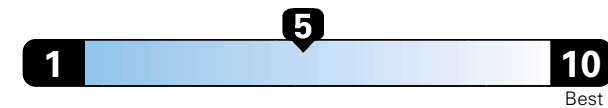

This vehicle emits 357 grams CO2 per mile. The best emits 0 grams per mile (tailpipe only). Producing and distributing fuel also creates emissions; learn more at fuel economy.gov.

Actual results will vary for many reasons, including driving conditions and how you drive and maintain your vehicle. The average new vehicle gets 27 MPG and cost $7,000 to fuel over 5 years. Cost estimates are based on 15,000 miles per year at $2.55 per gallon. MPGe is miles per gasoline gallon equivalent. Vehicle emissions are a significant cause of climate change and smog.

fuel economy.gov

Calculate personalized estimates and compare vehicles