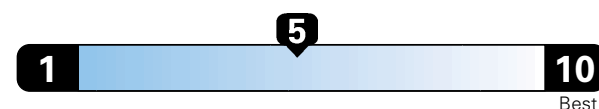

**4.0** gallons per 100 miles

You spend

**\$750**

in fuel costs over 5 years compared to the average new vehicle.

Annual fuel cost

**\$1,550**

Fuel Economy & Greenhouse Gas Rating (tailpipe only)

This vehicle emits 357 grams CO2 per mile. The best emits 0 grams per mile (tailpipe only). Producing and distributing fuel also creates emissions; learn more at [fuel economy.gov](http://fuel economy.gov).