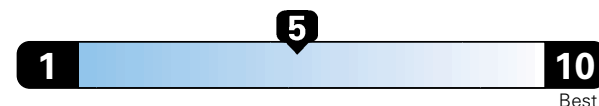

4.0 gallons per 100 miles

You spend

\$750

in fuel costs over 5 years compared to the average new vehicle.

Annual fuel cost

\$1,550

Fuel Economy & Greenhouse Gas Rating (tailpipe only)

Smog Rating (tailpipe only)