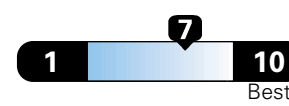

4.0 gallons per 100 miles

You spend

\$750

in fuel costs over 5 years compared to the average new vehicle.

Annual fuel cost

\$1,550

Fuel Economy & Greenhouse Gas Rating (tailpipe only)

Smog Rating (tailpipe only)