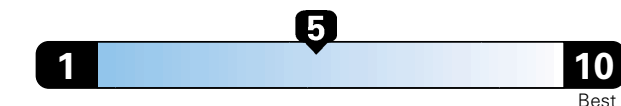

This vehicle emits 357 grams CO2 per mile. The best emits 0 grams per mile (tailpipe only). Producing and distributing fuel also creates emissions; learn more at fuel economy.gov.

Smog Rating (tailpipe only)