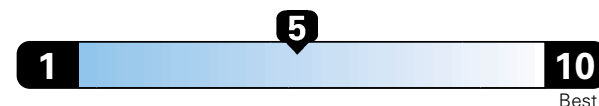

2019 MODEL YEAR

Jeep RENEGADE LATITUDE FWD

For more information visit: www.jeep.com
or call 1-877-IAM-JEEP

FCA US LLC

THIS VEHICLE IS MANUFACTURED TO MEET SPECIFIC UNITED STATES REQUIREMENTS. THIS VEHICLE IS NOT MANUFACTURED FOR SALE OR REGISTRATION OUTSIDE OF THE UNITED STATES.

MANUFACTURER'S SUGGESTED RETAIL PRICE OF THIS MODEL INCLUDING DEALER PREPARATION

Base Price: $23,875

JEOP RENEGADE LATITUDE 4X2
Exterior Color: Colorado Red Clear-Coat Exterior Paint
Interior Color: Black Interior Colors
Interior: Deluxe Cloth High-Back Bucket Seats
Engine: 2.4L I4 Zero Evap M-Air Engine
Transmission: 9-Speed Automatic Transmission
STANDARD EQUIPMENT (UNLESS REPLACED BY OPTIONAL EQUIPMENT)
FUNCTIONAL/SAFETY FEATURES

Advanced Multistage Front Airbags
Supplemental Side-Curtain Front and Rear Airbags
Supplemental Front Seat-Mounted Side Airbags
Driver Inflatable Knee-Bolster Airbag
ParkView® Rear Back-Up Camera
4-Wheel Disc Anti-Lock Brakes
Electric Park Brake
Electronic Stability Control
Electronic Roll Mitigation
All Speed Traction Control
Cruise Control
Push-Button Start
Electric Power Steering
Capless Fuel-Fill
Daytime Running Lamp System
Hill Start Assist
Tire Pressure Monitoring Display
Rear Window Wiper / Washer
Variable Intermittent Windshield Wipers