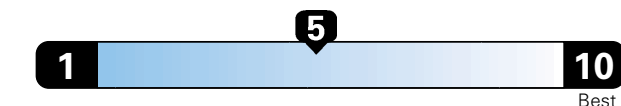

2019 MODEL YEAR

Jeep RENEGADE LATITUDE FWD

For more information visit: www.jeep.com
or call 1-877-IAM-JEEP

FCA US LLC

THIS VEHICLE IS MANUFACTURED TO MEET SPECIFIC UNITED STATES REQUIREMENTS. THIS VEHICLE IS NOT MANUFACTURED FOR SALE OR REGISTRATION OUTSIDE OF THE UNITED STATES.

MANUFACTURER'S SUGGESTED RETAIL PRICE OF THIS MODEL INCLUDING DEALER PREPARATION

Base Price: $23,875

JEOP RENEGADE LATITUDE 4X2
Exterior Color: Alpine White Clear-Coat Exterior Paint
Interior Color: Black Interior Colors
Interior: Deluxe Cloth High-Back Bucket Seats
Engine: 2.4L I4 Zero Evap M-Air Engine
Transmission: 9-Speed Automatic Transmission
STANDARD EQUIPMENT (UNLESS REPLACED BY OPTIONAL EQUIPMENT)

FUNCTIONAL/SAFETY FEATURES

Advanced Multistage Front Airbags
Supplemental Side-Curtain Front and Rear Airbags
Supplemental Front Seat-Mounted Side Airbags
Driver Inflatable Knee-Bolster Airbag
ParkView® Rear Back-Up Camera
4-Wheel Disc Anti-Lock Brakes
Electric Park Brake
Electronic Stability Control
Electronic Roll Mitigation
All Speed Traction Control
Cruise Control
Push-Button Start
Electric Power Steering
Capless Fuel-Fill
Daytime Running Lamp System
Hill Start Assist
Tire Pressure Monitoring Display
Rear Window Wiper / Washer
Variable Intermittent Windshield Wipers

INTERIOR FEATURES