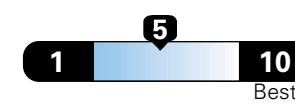

Smog Rating (tailpipe only)

Actual results will vary for many reasons, including driving conditions and how you drive and maintain your vehicle. The average new vehicle gets 27 MPG and cost $7,000 to fuel over 5 years. Cost estimates are based on 15,000 miles per year at $2.55 per gallon. MPGe is miles per gasoline gallon equivalent. Vehicle emissions are a significant cause of climate change and smog.

fuel economy.gov

Calculate personalized estimates and compare vehicles