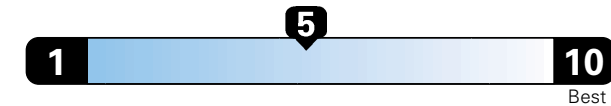

MANUFACTURER'S SUGGESTED RETAIL PRICE OF THIS MODEL INCLUDING DEALER PREPARATION

Base Price: \$23,875

JEOP RENEGADE LATITUDE 4X2
Exterior Color: Alpine White Clear-Coat Exterior Paint
Interior Color: Black Interior Colors
Interior: Deluxe Cloth High-Back Bucket Seats
Engine: 2.4L I4 Zero Evap M-Air Engine
Transmission: 9-Speed Automatic Transmission

Fuel Economy and Environment

Gasoline Vehicle

Fuel Economy These estimates reflect new EPA methods beginning with 2017 models.

25 MPG combined city/hwy
 22 city 30 highway
 4.0 gallons per 100 miles

Small SUV 2WD range from 18 to 120 MPGe. The best vehicle rates 136 MPGe.

You spend \$750
 in fuel costs over 5 years compared to the average new vehicle.

Annual fuel cost \$1,550

Fuel Economy & Greenhouse Gas Rating (tailpipe only)

Smog Rating (tailpipe only)

This vehicle emits 357 grams CO2 per mile. The best emits 0 grams per mile (tailpipe only). Producing and distributing fuel also creates emissions; learn more at fuel economy.gov.