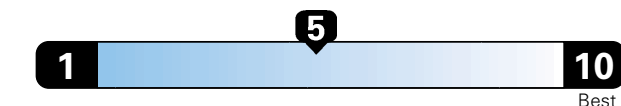

2019 MODEL YEAR

Jeep® RENEGADE LATITUDE FWD

For more information visit: www.jeep.com
or call 1-877-IAM-JEEP

FCA US LLC

THIS VEHICLE IS MANUFACTURED TO MEET SPECIFIC UNITED STATES REQUIREMENTS. THIS VEHICLE IS NOT MANUFACTURED FOR SALE OR REGISTRATION OUTSIDE OF THE UNITED STATES.

MANUFACTURER'S SUGGESTED RETAIL PRICE OF THIS MODEL INCLUDING DEALER PREPARATION

Base Price: **$23,875**

JEOP RENEGADE LATITUDE 4X2

Exterior Color: Alpine White Clear-Coat Exterior Paint

Interior Color: Black Interior Colors

Interior: Deluxe Cloth High-Back Bucket Seats

Engine: 2.4L I4 Zero Evap M-Air Engine

Transmission: 9-Speed Automatic Transmission

STANDARD EQUIPMENT (UNLESS REPLACED BY OPTIONAL EQUIPMENT)

FUNCTIONAL/SAFETY FEATURES

- Advanced Multistage Front Airbags
- Supplemental Side-Curtain Front and Rear Airbags
- Supplemental Front Seat-Mounted Side Airbags
- Driver Inflatable Knee-Bolster Airbag
- ParkView® Rear Back-Up Camera
- 4-Wheel Disc Anti-Lock Brakes
- Electric Park Brake
- Electronic Stability Control
- Electronic Roll Mitigation
- All Speed Traction Control
- Cruise Control
- Push-Button Start
- Electric Power Steering
- Capless Fuel-Fill
- Daytime Running Lamp System
- Hill Start Assist
- Tire Pressure Monitoring Display
- Rear Window Wiper / Washer
- Variable Intermittent Windshield Wipers

INTERIOR FEATURES