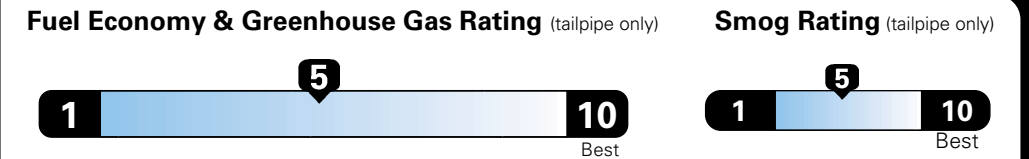

This vehicle emits 357 grams CO2 per mile. The best emits 0 grams per mile (tailpipe only). Producing and distributing fuel also creates emissions; learn more at fuelconomy.gov.

Actual results will vary for many reasons, including driving conditions and how you drive and maintain your vehicle. The average new vehicle gets 27 MPG and cost $7,000 to fuel over 5 years. Cost estimates are based on 15,000 miles per year at $2.55 per gallon. MPGe is miles per gasoline gallon equivalent. Vehicle emissions are a significant cause of climate change and smog.

fuelconomy.gov

Calculate personalized estimates and compare vehicles

GOVERNMENT 5-STAR SAFETY RATINGS

Overall Vehicle Score Not Rated

Based on the combined ratings of frontal, side, and rollover. Should ONLY be compared to other vehicles of similar size and weight.

Frontal Crash Driver Passenger **★★★★**

Based on the risk of injury in a frontal impact. Should ONLY be compared to other vehicles of similar size and weight.

Side Crash Front seat Rear seat **Not Rated Not Rated**

Based on the risk of injury in a side impact.

Rollover **★★★★**

Based on the risk of rollover in a single-vehicle crash.

Star ratings range from 1 to 5 stars (★★★★★) with 5 being the highest. Source: National Highway Traffic Safety Administration (NHTSA) www.safercar.gov or 1-888-327-4236

The safety ratings above are based on Federal Government tests of particular vehicles equipped with certain features and options. The performance of this vehicle may differ.

PARTS CONTENT INFORMATION

FOR VEHICLES IN THIS CARLINE:
U.S./CANADIAN PARTS CONTENT: 14%
MAJOR SOURCES OF FOREIGN PARTS CONTENT:

ITALY : 63%
NOTE: PARTS CONTENT DOES NOT INCLUDE FINAL ASSEMBLY, DISTRIBUTION, OR OTHER NON-PARTS COSTS.

FOR THIS VEHICLE:
FINAL ASSEMBLY POINT:
MELFI, ITALY
COUNTRY OF ORIGIN:
ENGINE: UNITED STATES
TRANSMISSION: UNITED STATES

VEHICLE PROTECTION
A PRODUCT OF FCA US LLC

Ask for Mopar Vehicle Protection for your vehicle. We Built It. We Back It.