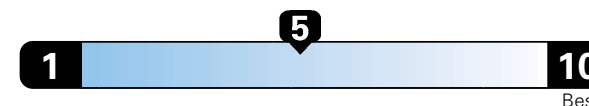

2019 MODEL YEAR

Jeep RENEGADE LATITUDE FWD

THIS VEHICLE IS MANUFACTURED TO MEET SPECIFIC UNITED STATES REQUIREMENTS. THIS VEHICLE IS NOT MANUFACTURED FOR SALE OR REGISTRATION OUTSIDE OF THE UNITED STATES.

MANUFACTURER'S SUGGESTED RETAIL PRICE OF THIS MODEL INCLUDING DEALER PREPARATION

Base Price: $24,125

JEOP RENEGADE LATITUDE 4X2
Exterior Color: Alpine White Clear-Coat Exterior Paint
Interior Color: Black Interior Colors
Interior: Premium Cloth Bucket Seats
Engine: 2.4L I4 Zero Evap M-Air Engine
Transmission: 9-Speed Automatic Transmission
STANDARD EQUIPMENT (UNLESS REPLACED BY OPTIONAL EQUIPMENT)
FUNCTIONAL/SAFETY FEATURES

- Advanced Multistage Front Airbags
- Supplemental Side-Curtain Front and Rear Airbags
- Supplemental Front Seat-Mounted Side Airbags
- Driver Inflatable Knee-Bolster Airbag
- ParkView® Rear Back-Up Camera
- 4-Wheel Disc Anti-Lock Brakes
- Electric Park Brake
- Electronic Stability Control
- Electronic Roll Mitigation
- All Speed Traction Control
- Cruise Control
- Push-Button Start
- Electric Power Steering
- Capless Fuel-Fill
- Daytime Running Lamp System
- Hill Start Assist
- Tire Pressure Monitoring Display
- Rear Window Wiper / Washer
- Variable Intermittent Windshield Wipers
- INTERIOR FEATURES
- Uconnect® 4 with 7-Inch Display
- SiriusXM® with 1-Year Radio Sub Call 800-643-2112
- Apple CarPlay®
- Google Android Auto™
- Media Hub (USB, Aux)
- Integrated Voice Command with Bluetooth®
- 6-Speakers
- A/C Auto Temperature Control with Dual Zone Control
- Premium-Wrapped Steering Wheel
- Steering Wheel Mounted Audio Controls
- Tilt / Telescope Steering Column
- Rear 60/40 Folding Seat
- Sun Visors with Illuminated Vanity Mirrors
- Height Adjust Load Floor

Power Front Windows w/ 1-Touch Up and Down Feature

Carpeted Floor Mats

EXTERIOR FEATURES