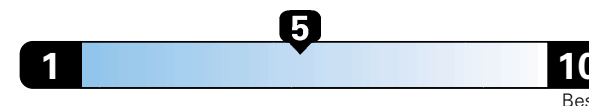

This vehicle emits 357 grams CO2 per mile. The best emits 0 grams per mile (tailpipe only). Producing and distributing fuel also creates emissions; learn more at fuel economy.gov.

Actual results will vary for many reasons, including driving conditions and how you drive and maintain your vehicle. The average new vehicle gets 27 MPG and cost $7,000 to fuel over 5 years. Cost estimates are based on 15,000 miles per year at $2.55 per gallon. MPGe is miles per gasoline gallon equivalent. Vehicle emissions are a significant cause of climate change and smog.

fuel economy.gov

Calculate personalized estimates and compare vehicles