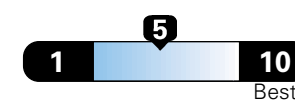

MANUFACTURER'S SUGGESTED RETAIL PRICE OF THIS MODEL INCLUDING DEALER PREPARATION

Base Price: \$23,875

JEOP RENEGADE LATITUDE 4X2
Exterior Color: Glacier Metallic Exterior Paint
Interior Color: Black Interior Colors
Interior: Premium Cloth Bucket Seats
Engine: 2.4L I4 Zero Evap M-Air Engine
Transmission: 9-Speed Automatic Transmission
STANDARD EQUIPMENT (UNLESS REPLACED BY OPTIONAL EQUIPMENT)
 FUNCTIONAL/SAFETY FEATURES

Fuel Economy and Environment

Gasoline Vehicle

Fuel Economy These estimates reflect new EPA methods beginning with 2017 models.
25 MPG
 combined city/hwy
4.0 gallons per 100 miles
 22 city 30 highway

Small SUV 2WD range from 18 to 120 MPGe. The best vehicle rates 136 MPGe.

You spend \$750
 in fuel costs over 5 years compared to the average new vehicle.

Annual fuel cost \$1,550

Fuel Economy & Greenhouse Gas Rating (tailpipe only)

Smog Rating (tailpipe only)

This vehicle emits 357 grams CO2 per mile. The best emits 0 grams per mile (tailpipe only). Producing and distributing fuel also creates emissions; learn more at fuel economy.gov.