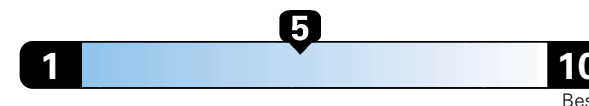

2019 MODEL YEAR

Jeep® RENEGADE LATITUDE FWD

For more information visit: www.jeep.com
or call 1-877-IAM-JEEP

FCA US LLC

THIS VEHICLE IS MANUFACTURED TO MEET SPECIFIC UNITED STATES REQUIREMENTS. THIS VEHICLE IS NOT MANUFACTURED FOR SALE OR REGISTRATION OUTSIDE OF THE UNITED STATES.

MANUFACTURER'S SUGGESTED RETAIL PRICE OF THIS MODEL INCLUDING DEALER PREPARATION

Base Price: $23,875

JEOP RENEGADE LATITUDE 4X2
Exterior Color: Glacier Metallic Exterior Paint
Interior Color: Black Interior Colors
Interior: Premium Cloth Bucket Seats
Engine: 2.4L I4 Zero Evap M-Air Engine
Transmission: 9-Speed Automatic Transmission
STANDARD EQUIPMENT (UNLESS REPLACED BY OPTIONAL EQUIPMENT)
FUNCTIONAL/SAFETY FEATURES

- Advanced Multistage Front Airbags
- Supplemental Side-Curtain Front and Rear Airbags
- Supplemental Front Seat-Mounted Side Airbags
- Driver Inflatable Knee-Bolster Airbag
- ParkView® Rear Back-Up Camera
- 4-Wheel Disc Anti-Lock Brakes
- Electric Park Brake
- Electronic Stability Control
- Electronic Roll Mitigation
- All Speed Traction Control
- Cruise Control
- Push-Button Start
- Electric Power Steering
- Capless Fuel-Fill
- Daytime Running Lamp System
- Hill Start Assist
- Tire Pressure Monitoring Display
- Rear Window Wiper / Washer
- Variable Intermittent Windshield Wipers
- INTERIOR FEATURES
- Uconnect® 4 with 7-Inch Display
- SiriusXM® with 1-Year Radio Sub Call 800-643-2112
- Apple CarPlay®
- Google Android Auto™
- Media Hub (USB, Aux)
- Integrated Voice Command with Bluetooth®
- 6-Speakers
- A/C Auto Temperature Control with Dual Zone Control
- Premium-Wrapped Steering Wheel
- Steering Wheel Mounted Audio Controls
- Tilt / Telescope Steering Column
- Rear 60/40 Folding Seat
- Sun Visors with Illuminated Vanity Mirrors
- Height Adjust Load Floor