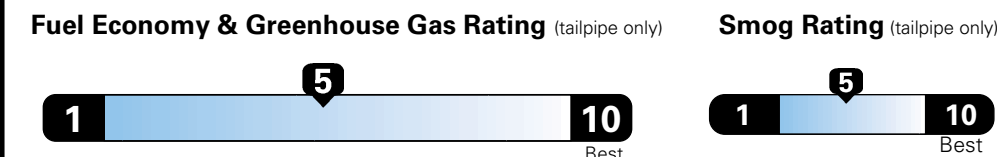

This vehicle emits 357 grams CO2 per mile. The best emits 0 grams per mile (tailpipe only). Producing and distributing fuel also creates emissions; learn more at fuel economy.gov.

Actual results will vary for many reasons, including driving conditions and how you drive and maintain your vehicle. The average new vehicle gets 27 MPG and cost $7,000 to fuel over 5 years. Cost estimates are based on 15,000 miles per year at $2.55 per gallon. MPGe is miles per gasoline gallon equivalent. Vehicle emissions are a significant cause of climate change and smog.

fuel economy.gov

Calculate personalized estimates and compare vehicles

GOVERNMENT 5-STAR SAFETY RATINGS

This vehicle has not been rated by the government for frontal crash, side crash or rollover risk.

Source: National Highway Traffic Safety Administration (NHTSA)
www.safercar.gov or 1-888-327-4236

PARTS CONTENT INFORMATION

FOR VEHICLES IN THIS CARLINE:
U.S./CANADIAN PARTS CONTENT: 14%
MAJOR SOURCES OF FOREIGN PARTS CONTENT:

ITALY : 63%
NOTE: PARTS CONTENT DOES NOT INCLUDE FINAL ASSEMBLY, DISTRIBUTION, OR OTHER NON-PARTS COSTS.

FOR THIS VEHICLE:
FINAL ASSEMBLY POINT:
MELFI, ITALY
COUNTRY OF ORIGIN:
ENGINE: UNITED STATES
TRANSMISSION: UNITED STATES

VEHICLE PROTECTION
A PRODUCT OF FCA US LLC

Ask for Mopar Vehicle Protection for your vehicle. We Built It. We Back It.