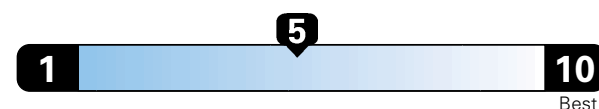

4.0 gallons per 100 miles

You spend

\$750

in fuel costs over 5 years compared to the average new vehicle.

Annual fuel cost

\$1,550

Fuel Economy & Greenhouse Gas Rating (tailpipe only)

This vehicle emits 357 grams CO2 per mile. The best emits 0 grams per mile (tailpipe only). Producing and distributing fuel also creates emissions; learn more at fuel economy.gov.