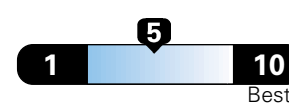

Smog Rating (tailpipe only)

Actual results will vary for many reasons, including driving conditions and how you drive and maintain your vehicle. The average new vehicle gets 27 MPG and cost $7,000 to fuel over 5 years. Cost estimates are based on 15,000 miles per year at $2.55 per gallon. MPGe is miles per gasoline gallon equivalent. Vehicle emissions are a significant cause of climate change and smog.

fuel economy.gov

Calculate personalized estimates and compare vehicles