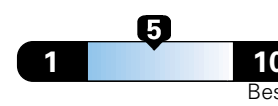

4.0 gallons per 100 miles

You spend \$750
 in fuel costs over 5 years compared to the average new vehicle.

Annual fuel cost \$1,550

Fuel Economy & Greenhouse Gas Rating (tailpipe only)

Smog Rating (tailpipe only)