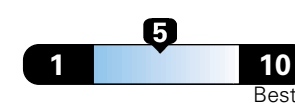

4.0 gallons per 100 miles

You spend

\$750

in fuel costs
over 5 years
compared to the
average new vehicle.

Annual fuel cost

\$1,550

Fuel Economy & Greenhouse Gas Rating (tailpipe only)

Smog Rating (tailpipe only)