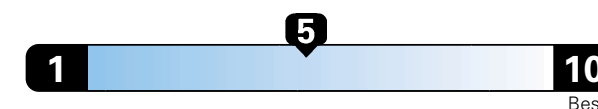

4.0 gallons per 100 miles

You spend

\$750

in fuel costs
over 5 years
compared to the
average new vehicle.

Annual fuel cost

\$1,550

Fuel Economy & Greenhouse Gas Rating (tailpipe only)

Smog Rating (tailpipe only)