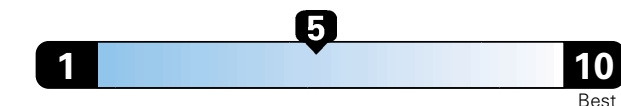

2019 MODEL YEAR

Jeep® RENEGADE LATITUDE FWD

For more information visit: www.jeep.com
or call 1-877-IAM-JEEP

FCA US LLC

THIS VEHICLE IS MANUFACTURED TO MEET SPECIFIC UNITED STATES REQUIREMENTS. THIS VEHICLE IS NOT MANUFACTURED FOR SALE OR REGISTRATION OUTSIDE OF THE UNITED STATES.

MANUFACTURER'S SUGGESTED RETAIL PRICE OF THIS MODEL INCLUDING DEALER PREPARATION

Base Price: $24,125

JEOP RENEGADE LATITUDE 4X2
Exterior Color: Alpine White Clear-Coat Exterior Paint
Interior Color: Black Interior Colors
Interior: Deluxe Cloth High-Back Bucket Seats
Engine: 2.4L I4 Zero Evap M-Air Engine
Transmission: 9-Speed Automatic Transmission

STANDARD EQUIPMENT (UNLESS REPLACED BY OPTIONAL EQUIPMENT)
FUNCTIONAL/SAFETY FEATURES

Advanced Multistage Front Airbags
Supplemental Side-Curtain Front and Rear Airbags
Supplemental Front Seat-Mounted Side Airbags
Driver Inflatable Knee-Bolster Airbag
ParkView® Rear Back-Up Camera
4-Wheel Disc Anti-Lock Brakes
Electric Park Brake
Electronic Stability Control
Electronic Roll Mitigation
All Speed Traction Control
Cruise Control
Push-Button Start
Electric Power Steering
Capless Fuel-Fill
Daytime Running Lamp System
Hill Start Assist
Tire Pressure Monitoring Display
Rear Window Wiper / Washer
Variable Intermittent Windshield Wipers