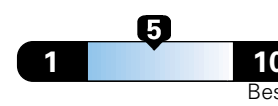

4.0 gallons per 100 miles

You spend

\$750

in fuel costs over 5 years compared to the average new vehicle.

Annual fuel cost
\$1,550

Fuel Economy & Greenhouse Gas Rating (tailpipe only)

Smog Rating (tailpipe only)