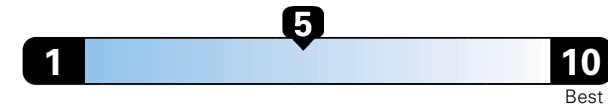

2019 MODEL YEAR

Jeep RENEGADE LATITUDE FWD

For more information visit: www.jeep.com
or call 1-877-IAM-JEEP

FCA US LLC

THIS VEHICLE IS MANUFACTURED TO MEET SPECIFIC UNITED STATES REQUIREMENTS. THIS VEHICLE IS NOT MANUFACTURED FOR SALE OR REGISTRATION OUTSIDE OF THE UNITED STATES.

MANUFACTURER'S SUGGESTED RETAIL PRICE OF THIS MODEL INCLUDING DEALER PREPARATION

Base Price: $24,125

JEOP RENEGADE LATITUDE 4X2
Exterior Color: Black Clear-Coat Exterior Paint
Interior Color: Black Interior Colors
Interior: Deluxe Cloth High-Back Bucket Seats
Engine: 2.4L I4 Zero Evap M-Air Engine
Transmission: 9-Speed Automatic Transmission

STANDARD EQUIPMENT (UNLESS REPLACED BY OPTIONAL EQUIPMENT)