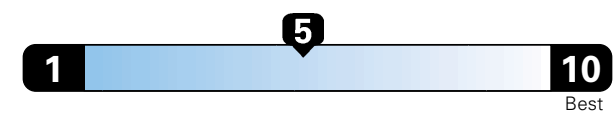

2019 MODEL YEAR

Jeep RENEGADE LATITUDE FWD

THIS VEHICLE IS MANUFACTURED TO MEET SPECIFIC UNITED STATES REQUIREMENTS. THIS VEHICLE IS NOT MANUFACTURED FOR SALE OR REGISTRATION OUTSIDE OF THE UNITED STATES.

MANUFACTURER'S SUGGESTED RETAIL PRICE OF THIS MODEL INCLUDING DEALER PREPARATION

Base Price: $24,125

JEOP RENEGADE LATITUDE 4X2
Exterior Color: Glacier Metallic Exterior Paint
Interior Color: Black Interior Colors
Interior: Premium Cloth Bucket Seats
Engine: 2.4L I4 Zero Evap M-Air Engine
Transmission: 9-Speed Automatic Transmission
STANDARD EQUIPMENT (UNLESS REPLACED BY OPTIONAL EQUIPMENT)
FUNCTIONAL/SAFETY FEATURES

- Advanced Multistage Front Airbags
- Supplemental Side-Curtain Front and Rear Airbags
- Supplemental Front Seat-Mounted Side Airbags
- Driver Inflatable Knee-Bolster Airbag
- ParkView® Rear Back-Up Camera
- 4-Wheel Disc Anti-Lock Brakes
- Electric Park Brake
- Electronic Stability Control
- Electronic Roll Mitigation
- All Speed Traction Control
- Cruise Control
- Push-Button Start
- Electric Power Steering
- Capless Fuel-Fill
- Daytime Running Lamp System
- Hill Start Assist
- Tire Pressure Monitoring Display
- Rear Window Wiper / Washer
- Variable Intermittent Windshield Wipers

1. INTERIOR FEATURES
2. Uconnect® 4 with 7-Inch Display
   - SiriusXM® with 1-Year Radio Sub Call 800-643-2112
   - Apple CarPlay®
   - Google Android Auto™
   - Media Hub (USB, Aux)
   - Integrated Voice Command with Bluetooth®
   - 6-Speakers
   - A/C Auto Temperature Control with Dual Zone Control
   - Premium-Wrapped Steering Wheel
   - Steering Wheel Mounted Audio Controls
   - Tilt / Telescope Steering Column
   - Rear 60/40 Folding Seat
   - Sun Visors with Illuminated Vanity Mirrors
   - Height Adjust Load Floor

Power Front Windows w/ 1-Touch Up and Down Feature
Carpeted Floor Mats