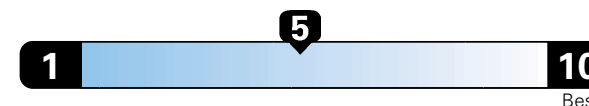

2019 MODEL YEAR

Jeep® RENEGADE LATITUDE FWD

For more information visit: www.jeep.com
or call 1-877-IAM-JEEP

FCA US LLC

THIS VEHICLE IS MANUFACTURED TO MEET SPECIFIC UNITED STATES REQUIREMENTS. THIS VEHICLE IS NOT MANUFACTURED FOR SALE OR REGISTRATION OUTSIDE OF THE UNITED STATES.

MANUFACTURER'S SUGGESTED RETAIL PRICE OF THIS MODEL INCLUDING DEALER PREPARATION

Base Price: $24,125

JEOP RENEGADE LATITUDE 4X2

Exterior Color: Black Clear-Coat Exterior Paint

Interior Color: Black Interior Colors

Interior: Deluxe Cloth High-Back Bucket Seats

Engine: 2.4L I4 Zero Evap M-Air Engine

Transmission: 9-Speed Automatic Transmission

STANDARD EQUIPMENT (UNLESS REPLACED BY OPTIONAL EQUIPMENT)

FUNCTIONAL/SAFETY FEATURES

- Advanced Multistage Front Airbags
- Supplemental Side-Curtain Front and Rear Airbags
- Supplemental Front Seat-Mounted Side Airbags
- Driver Inflatable Knee-Bolster Airbag
- ParkView® Rear Back-Up Camera
- 4-Wheel Disc Anti-Lock Brakes
- Electric Park Brake
- Electronic Stability Control
- Electronic Roll Mitigation
- All Speed Traction Control
- Cruise Control
- Push-Button Start
- Electric Power Steering
- Capless Fuel-Fill
- Daytime Running Lamp System
- Hill Start Assist
- Tire Pressure Monitoring Display
- Rear Window Wiper / Washer
- Variable Intermittent Windshield Wipers

INTERIOR FEATURES