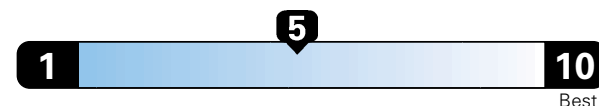

4.0 gallons per 100 miles

You spend

\$750

in fuel costs over 5 years compared to the average new vehicle.

Annual fuel cost
\$1,550

Fuel Economy & Greenhouse Gas Rating (tailpipe only)

Smog Rating (tailpipe only)