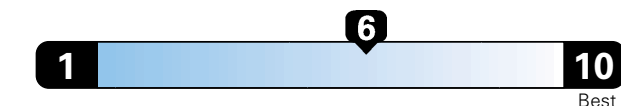

2019 MODEL YEAR

Jeep® RENEGADE LIMITED FWD

For more information visit: www.jeep.com
or call 1-877-IAM-JEEP

FCA US LLC

THIS VEHICLE IS MANUFACTURED TO MEET SPECIFIC UNITED STATES REQUIREMENTS. THIS VEHICLE IS NOT MANUFACTURED FOR SALE OR REGISTRATION OUTSIDE OF THE UNITED STATES.

MANUFACTURER'S SUGGESTED RETAIL PRICE OF THIS MODEL INCLUDING DEALER PREPARATION

Base Price: $26,395

JEOP RENEGADE LIMITED 4X2
Exterior Color: Alpine White Clear-Coat Exterior Paint
Interior Color: Black / Ski Grey Interior Colors
Interior: Leather-Trimmed Bucket Seats
Engine: 1.3L I4 Turbo MAir DI Engine w/ESS
Transmission: 9-Speed Automatic Transmission
STANDARD EQUIPMENT (UNLESS REPLACED BY OPTIONAL EQUIPMENT)
FUNCTIONAL/SAFETY FEATURES

- Advanced Multistage Front Airbags
- Supplemental Side-Curtain Front and Rear Airbags
- Supplemental Front Seat-Mounted Side Airbags
- Driver Inflatable Knee-Bolster Airbag
- ParkView® Rear Back-Up Camera
- Push-Button Start
- Remote-Start System
- Keyless Entry with Panic Alarm
- Rain-Sensitive Windshield Wipers
- 4-Wheel Disc Anti-Lock Brakes
- Electronic Stability Control
- Electronic Roll Mitigation
- All Speed Traction Control
- Stop-Start Multiple VSM System
- Capless Fuel-Fill
- Daytime Running Lamp System
- Tire Pressure Monitoring Display
- Windshield Wiper De-Icer
- Hill Start Assist

INTERIOR FEATURES

- Uconnect® 4 with 7-Inch Display
- SiriusXM® with 1-Year Radio Sub Call 800-643-2112
- Apple CarPlay®
- Google Android Auto™
- Media Hub (USB, Aux)
- 115-Volt Auxiliary Power Outlet
- Integrated Voice Command with Bluetooth®
- 6-Speakers
- A/C Auto Temperature Control with Dual Zone Control
- Steering Wheel Mounted Audio Controls
- Heated Steering Wheel
- Leather-Wrapped Steering Wheel
- Leather-Wrapped Shift Knob
- Heated Front Seats