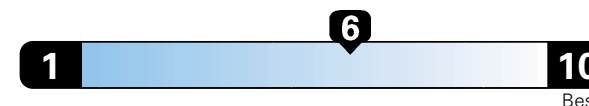

2019 MODEL YEAR

Jeep RENEGADE LIMITED FWD

For more information visit: www.jeep.com
or call 1-877-IAM-JEEP

FCA US LLC

THIS VEHICLE IS MANUFACTURED TO MEET SPECIFIC UNITED STATES REQUIREMENTS. THIS VEHICLE IS NOT MANUFACTURED FOR SALE OR REGISTRATION OUTSIDE OF THE UNITED STATES.

MANUFACTURER'S SUGGESTED RETAIL PRICE OF THIS MODEL INCLUDING DEALER PREPARATION

Base Price: $26,645

JEOP RENEGADE LIMITED 4X2

Exterior Color: Bikini Metallic Clear-Coat Exterior Paint

Interior Color: Black / Ski Grey Interior Colors

Interior: Leather-Trimmed Bucket Seats

Engine: 1.3L I4 Turbo MAir DI Engine w/ESS

Transmission: 9-Speed Automatic Transmission

STANDARD EQUIPMENT (UNLESS REPLACED BY OPTIONAL EQUIPMENT)

FUNCTIONAL/SAFETY FEATURES

- Advanced Multistage Front Airbags
- Supplemental Side-Curtain Front and Rear Airbags
- Supplemental Front Seat-Mounted Side Airbags
- Driver Inflatable Knee-Bolster Airbag
- ParkView® Rear Back-Up Camera
- Push-Button Start
- Remote-Start System
- Keyless Entry with Panic Alarm
- Rain-Sensitive Windshield Wipers
- 4-Wheel Disc Anti-Lock Brakes
- Electronic Stability Control
- Electronic Roll Mitigation
- All Speed Traction Control
- Stop-Start Multiple VSM System
- Capless Fuel-Fill
- Daytime Running Lamp System
- Tire Pressure Monitoring Display
- Windshield Wiper De-Icer
- Hill Start Assist

INTERIOR FEATURES

- Uconnect® 4 with 7-Inch Display
- SiriusXM® with 1-Year Radio Sub Call 800-643-2112
- Apple CarPlay®
- Google Android Auto™
- Media Hub (USB, Aux)
- 115-Volt Auxiliary Power Outlet
- Integrated Voice Command with Bluetooth®
- 6-Speakers
- A/C Auto Temperature Control with Dual Zone Control
- Steering Wheel Mounted Audio Controls
- Heated Steering Wheel
- Leather-Wrapped Steering Wheel
- Leather-Wrapped Shift Knob
- Heated Front Seats