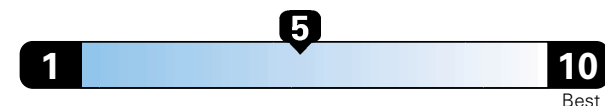

2019 MODEL YEAR

Jeep RENEGADE SPORT 4X4

For more information visit: www.jeep.com
or call 1-877-IAM-JEEP

FCA US LLC

THIS VEHICLE IS MANUFACTURED TO MEET SPECIFIC UNITED STATES REQUIREMENTS. THIS VEHICLE IS NOT MANUFACTURED FOR SALE OR REGISTRATION OUTSIDE OF THE UNITED STATES.

MANUFACTURER'S SUGGESTED RETAIL PRICE OF THIS MODEL INCLUDING DEALER PREPARATION

Base Price: $23,525

JEOP RENEGADE SPORT 4X4
Exterior Color: Alpine White Clear-Coat Exterior Paint
Interior Color: Black Interior Colors
Interior: Cloth Low-Back Bucket Seats
Engine: 2.4L I4 Zero Evap M-Air Engine
Transmission: 9-Speed Automatic Transmission
STANDARD EQUIPMENT (UNLESS REPLACED BY OPTIONAL EQUIPMENT)
FUNCTIONAL/SAFETY FEATURES

Advanced Multistage Front Airbags
Supplemental Side-Curtain Front and Rear Airbags
Supplemental Front Seat-Mounted Side Airbags
Driver Inflatable Knee-Bolster Airbag
LATCH Ready Child Seat Anchor System
ParkView® Rear Back-Up Camera
4-Wheel Disc Anti-Lock Brakes
Electric Park Brake
Electronic Stability Control
Electronic Roll Mitigation
Selec-Terrain® System
All Speed Traction Control
Push-Button Start
Electric Power Steering
Capless Fuel-Fill
Daytime Running Lamp System
Hill Start Assist

Tire Pressure Monitoring Display
Variable Intermittent Windshield Wipers
INTERIOR FEATURES