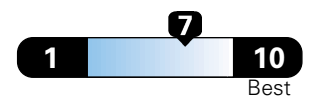

Smog Rating (tailpipe only)

This vehicle emits 371 grams CO2 per mile. The best emits 0 grams per mile (tailpipe only). Producing and distributing fuel also creates emissions; learn more at fuel economy.gov.

Actual results will vary for many reasons, including driving conditions and how you drive and maintain your vehicle. The average new vehicle gets 27 MPG and cost $7,000 to fuel over 5 years. Cost estimates are based on 15,000 miles per year at $2.55 per gallon. MPGe is miles per gasoline gallon equivalent. Vehicle emissions are a significant cause of climate change and smog.

fuel economy.gov

Calculate personalized estimates and compare vehicles