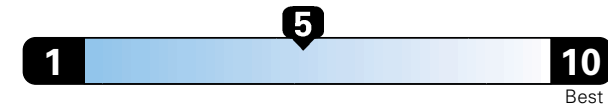

2019 MODEL YEAR

Jeep RENEGADE SPORT 4X4

For more information visit: www.jeep.com
or call 1-877-IAM-JEEP

FCA US LLC

THIS VEHICLE IS MANUFACTURED TO MEET SPECIFIC UNITED STATES REQUIREMENTS. THIS VEHICLE IS NOT MANUFACTURED FOR SALE OR REGISTRATION OUTSIDE OF THE UNITED STATES.

MANUFACTURER'S SUGGESTED RETAIL PRICE OF THIS MODEL INCLUDING DEALER PREPARATION

Base Price: $23,525

JEOP RENEGADE SPORT 4X4

Exterior Color: Glacier Metallic Exterior Paint

Interior Color: Black Interior Colors

Interior: Cloth Low-Back Bucket Seats

Engine: 2.4L I4 Zero Evap M-Air Engine

Transmission: 9-Speed Automatic Transmission

STANDARD EQUIPMENT (UNLESS REPLACED BY OPTIONAL EQUIPMENT)

FUNCTIONAL/SAFETY FEATURES

- Advanced Multistage Front Airbags
- Supplemental Side-Curtain Front and Rear Airbags
- Supplemental Front Seat-Mounted Side Airbags
- Driver Inflatable Knee-Bolster Airbag
- LATCH Ready Child Seat Anchor System
- ParkView® Rear Back-Up Camera
- 4-Wheel Disc Anti-Lock Brakes
- Electric Park Brake
- Electronic Stability Control
- Electronic Roll Mitigation
- Selec-Terrain® System
- All Speed Traction Control
- Push-Button Start
- Electric Power Steering
- Capless Fuel-Fill
- Daytime Running Lamp System
- Hill Start Assist
- Tire Pressure Monitoring Display
- Variable Intermittent Windshield Wipers

INTERIOR FEATURES