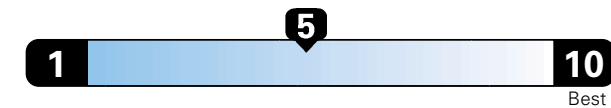

Fuel Economy & Greenhouse Gas Rating (tailpipe only)

This vehicle emits 371 grams CO2 per mile. The best emits 0 grams per mile (tailpipe only). Producing and distributing fuel also creates emissions; learn more at fuel economy.gov.