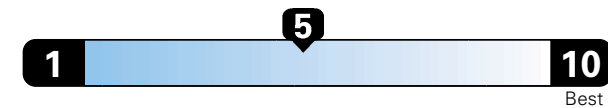

This vehicle emits 371 grams CO2 per mile. The best emits 0 grams per mile (tailpipe only). Producing and distributing fuel also creates emissions; learn more at fuelconomy.gov.

Actual results will vary for many reasons, including driving conditions and how you drive and maintain your vehicle. The average new vehicle gets 27 MPG and cost $7,000 to fuel over 5 years. Cost estimates are based on 15,000 miles per year at $2.55 per gallon. MPGe is miles per gasoline gallon equivalent. Vehicle emissions are a significant cause of climate change and smog.

fuelconomy.gov

Calculate personalized estimates and compare vehicles