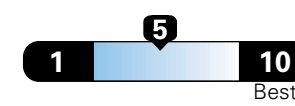

Smog Rating (tailpipe only)

This vehicle emits 371 grams CO2 per mile. The best emits 0 grams per mile (tailpipe only). Producing and distributing fuel also creates emissions; learn more at fuel economy.gov.

Actual results will vary for many reasons, including driving conditions and how you drive and maintain your vehicle. The average new vehicle gets 27 MPG and cost $7,000 to fuel over 5 years. Cost estimates are based on 15,000 miles per year at $2.55 per gallon. MPGe is miles per gasoline gallon equivalent. Vehicle emissions are a significant cause of climate change and smog.

fuel economy.gov

Calculate personalized estimates and compare vehicles