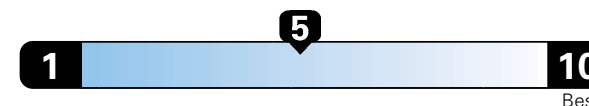

2019 MODEL YEAR

Jeep RENEGADE SPORT 4X4

For more information visit: www.jeep.com
or call 1-877-IAM-JEEP

FCA US LLC

THIS VEHICLE IS MANUFACTURED TO MEET SPECIFIC UNITED STATES REQUIREMENTS. THIS VEHICLE IS NOT MANUFACTURED FOR SALE OR REGISTRATION OUTSIDE OF THE UNITED STATES.

MANUFACTURER'S SUGGESTED RETAIL PRICE OF THIS MODEL INCLUDING DEALER PREPARATION

Base Price: $23,525

JEOP RENEGADE SPORT 4X4

Exterior Color: Glacier Metallic Exterior Paint

Interior Color: Black Interior Colors

Interior: Cloth Low-Back Bucket Seats

Engine: 2.4L I4 Zero Evap M-Air Engine

Transmission: 9-Speed Automatic Transmission

STANDARD EQUIPMENT (UNLESS REPLACED BY OPTIONAL EQUIPMENT)

FUNCTIONAL/SAFETY FEATURES

- Advanced Multistage Front Airbags
- Supplemental Side-Curtain Front and Rear Airbags
- Supplemental Front Seat-Mounted Side Airbags
- Driver Inflatable Knee-Bolster Airbag
- LATCH Ready Child Seat Anchor System
- ParkView® Rear Back-Up Camera
- 4-Wheel Disc Anti-Lock Brakes
- Electric Park Brake
- Electronic Stability Control
- Electronic Roll Mitigation
- Selec-Terrain® System
- All Speed Traction Control
- Push-Button Start
- Electric Power Steering
- Capless Fuel-Fill
- Daytime Running Lamp System
- Hill Start Assist
- Tire Pressure Monitoring Display
- Variable Intermittent Windshield Wipers

INTERIOR FEATURES