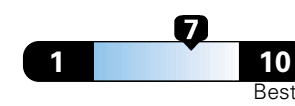

Smog Rating (tailpipe only)

This vehicle emits 371 grams CO2 per mile. The best emits 0 grams per mile (tailpipe only). Producing and distributing fuel also creates emissions; learn more at fuel economy.gov.

Actual results will vary for many reasons, including driving conditions and how you drive and maintain your vehicle. The average new vehicle gets 27 MPG and cost $7,000 to fuel over 5 years. Cost estimates are based on 15,000 miles per year at $2.55 per gallon. MPGe is miles per gasoline gallon equivalent. Vehicle emissions are a significant cause of climate change and smog.

fuel economy.gov

Calculate personalized estimates and compare vehicles

Smartphone QR Code