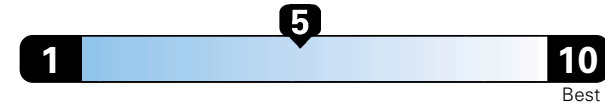

For more information visit: www.jeep.com
 or call 1-877-IAM-JEEP

FCA US LLC

Fuel Economy and Environment

Gasoline Vehicle

Fuel Economy These estimates reflect new EPA methods beginning with 2017 models.
24 MPG
 combined city/hwy
4.2 gallons per 100 miles
 21 city 29 highway

Small SUV 4WD range from 18 to 120 MPGe. The best vehicle rates 136 MPGe.

You spend \$1,000
 in fuel costs over 5 years compared to the average new vehicle.

Annual fuel cost \$1,600

Fuel Economy & Greenhouse Gas Rating (tailpipe only)