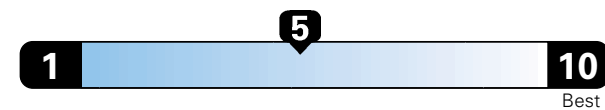

2019 MODEL YEAR

RENEGADE SPORT 4X4

THIS VEHICLE IS MANUFACTURED TO MEET SPECIFIC UNITED STATES REQUIREMENTS. THIS VEHICLE IS NOT MANUFACTURED FOR SALE OR REGISTRATION OUTSIDE OF THE UNITED STATES.

MANUFACTURER'S SUGGESTED RETAIL PRICE OF THIS MODEL INCLUDING DEALER PREPARATION

Base Price: $23,775

JEOP RENEGADE SPORT 4X4

Exterior Color: Black Clear-Coat Exterior Paint

Interior Color: Black Interior Colors

Interior: Cloth Low-Back Bucket Seats

Engine: 2.4L I4 Zero Evap M-Air Engine

Transmission: 9-Speed Automatic Transmission

STANDARD EQUIPMENT (UNLESS REPLACED BY OPTIONAL EQUIPMENT)
FUNCTIONAL/SAFETY FEATURES

- Advanced Multistage Front Airbags
- Supplemental Side-Curtain Front and Rear Airbags
- Supplemental Front Seat-Mounted Side Airbags
- Driver Inflatable Knee-Bolster Airbag
- LATCH Ready Child Seat Anchor System
- ParkView® Rear Back-Up Camera
- 4-Wheel Disc Anti-Lock Brakes
- Electric Park Brake
- Electronic Stability Control
- Electronic Roll Mitigation
- Selec-Terrain® System
- All Speed Traction Control
- Push-Button Start
- Electric Power Steering
- Capless Fuel-Fill
- Daytime Running Lamp System
- Hill Start Assist
- Tire Pressure Monitoring Display
- Variable Intermittent Windshield Wipers

INTERIOR FEATURES

- Uconnect® 3 with 5-Inch Display
- Integrated Voice Command with Bluetooth®
- Media Hub (USB, Aux)
- 6-Speakers
- Electronic Vehicle Information Center
- Outside Temperature Display
- Steering Wheel Mounted Audio Controls
- Tilt / Telescope Steering Column
- Manual 6-Way Adjustable Driver Seat
- 4-Way Manual Adjustable Front Passenger Seat
- Front-Passenger Fold Forward Seat with Soft Back
- Rear 60/40 Folding Seat
- Power Front Windows w/ 1-Touch Up and Down Feature
- Height Adjust Load Floor

12-Volt Auxiliary Power Outlet

Carpeted Floor Mats