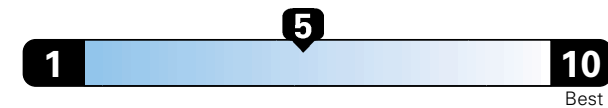

This vehicle emits 371 grams CO2 per mile. The best emits 0 grams per mile (tailpipe only). Producing and distributing fuel also creates emissions; learn more at fuel economy.gov.

Actual results will vary for many reasons, including driving conditions and how you drive and maintain your vehicle. The average new vehicle gets 27 MPG and cost $7,000 to fuel over 5 years. Cost estimates are based on 15,000 miles per year at $2.55 per gallon. MPGe is miles per gasoline gallon equivalent. Vehicle emissions are a significant cause of climate change and smog.

fuel economy.gov

Calculate personalized estimates and compare vehicles