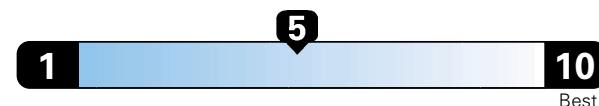

Fuel Economy and Environment

Gasoline Vehicle

Fuel Economy These estimates reflect new EPA methods beginning with 2017 models.

24 MPG
combined city/hwy
21 city 29 highway

Small SUV 4WD range from 18 to 120 MPGe. The best vehicle rates 136 MPGe.

4.2 gallons per 100 miles

You spend \$1,000
in fuel costs over 5 years compared to the average new vehicle.

Annual fuel cost \$1,600

Fuel Economy & Greenhouse Gas Rating (tailpipe only)

Smog Rating (tailpipe only)