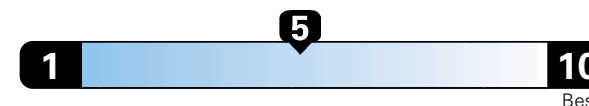

This vehicle emits 371 grams CO2 per mile. The best emits 0 grams per mile (tailpipe only). Producing and distributing fuel also creates emissions; learn more at fuel economy.gov.

Actual results will vary for many reasons, including driving conditions and how you drive and maintain your vehicle. The average new vehicle gets 27 MPG and cost $7,000 to fuel over 5 years. Cost estimates are based on 15,000 miles per year at $2.55 per gallon. MPGe is miles per gasoline gallon equivalent. Vehicle emissions are a significant cause of climate change and smog.

fuel economy.gov

Calculate personalized estimates and compare vehicles