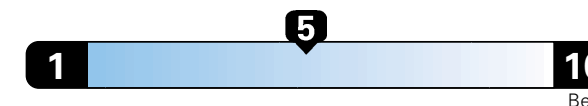

For more information visit: www.jeep.com
 or call 1-877-IAM-JEEP

FCA US LLC

Fuel Economy and Environment

Gasoline Vehicle

Fuel Economy These estimates reflect new EPA methods beginning with 2017 models.
24 MPG
 combined city/hwy
4.2 gallons per 100 miles
 21 city 29 highway

Small SUV 4WD range from 18 to 120 MPGe. The best vehicle rates 136 MPGe.

You spend \$1,000
 in fuel costs over 5 years compared to the average new vehicle.

Annual fuel cost \$1,600

Fuel Economy & Greenhouse Gas Rating (tailpipe only)