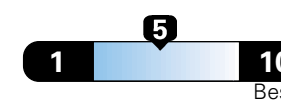

Actual results will vary for many reasons, including driving conditions and how you drive and maintain your vehicle. The average new vehicle gets 27 MPG and cost $7,000 to fuel over 5 years. Cost estimates are based on 15,000 miles per year at $2.55 per gallon. MPGe is miles per gasoline gallon equivalent. Vehicle emissions are a significant cause of climate change and smog.

fuelconomy.gov

Calculate personalized estimates and compare vehicles