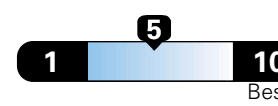

4.2 gallons per 100 miles

You spend \$1,000
in fuel costs over 5 years compared to the average new vehicle.

Annual fuel cost \$1,600

Fuel Economy & Greenhouse Gas Rating (tailpipe only)

Smog Rating (tailpipe only)