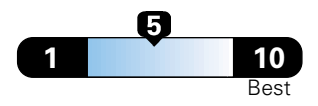

Smog Rating (tailpipe only)

This vehicle emits 371 grams CO2 per mile. The best emits 0 grams per mile (tailpipe only). Producing and distributing fuel also creates emissions; learn more at fuel economy.gov.

Actual results will vary for many reasons, including driving conditions and how you drive and maintain your vehicle. The average new vehicle gets 27 MPG and cost $7,000 to fuel over 5 years. Cost estimates are based on 15,000 miles per year at $2.55 per gallon. MPGe is miles per gasoline gallon equivalent. Vehicle emissions are a significant cause of climate change and smog.

fuel economy.gov

Calculate personalized estimates and compare vehicles