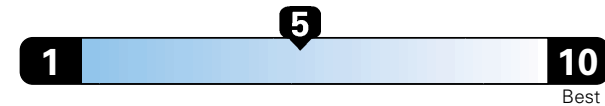

2019 MODEL YEAR

Jeep RENEGADE SPORT 4X4

For more information visit: www.jeep.com
or call 1-877-IAM-JEEP

FCA US LLC

THIS VEHICLE IS MANUFACTURED TO MEET SPECIFIC UNITED STATES REQUIREMENTS. THIS VEHICLE IS NOT MANUFACTURED FOR SALE OR REGISTRATION OUTSIDE OF THE UNITED STATES.

MANUFACTURER'S SUGGESTED RETAIL PRICE OF THIS MODEL INCLUDING DEALER PREPARATION

Base Price: $23,775