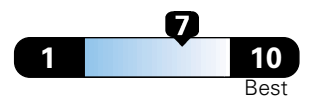

Smog Rating (tailpipe only)

Actual results will vary for many reasons, including driving conditions and how you drive and maintain your vehicle. The average new vehicle gets 27 MPG and cost $7,000 to fuel over 5 years. Cost estimates are based on 15,000 miles per year at $2.55 per gallon. MPGe is miles per gasoline gallon equivalent. Vehicle emissions are a significant cause of climate change and smog.

fuelconomy.gov

Calculate personalized estimates and compare vehicles