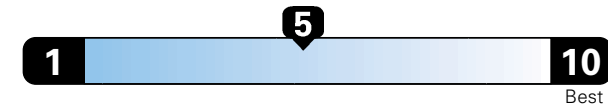

Fuel Economy & Greenhouse Gas Rating (tailpipe only)

This vehicle emits 371 grams CO2 per mile. The best emits 0 grams per mile (tailpipe only). Producing and distributing fuel also creates emissions; learn more at fuelconomy.gov.