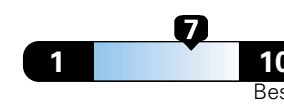

4.2 gallons per 100 miles

You spend \$1,000
in fuel costs over 5 years compared to the average new vehicle.

Annual fuel cost \$1,600

Fuel Economy & Greenhouse Gas Rating (tailpipe only)

Smog Rating (tailpipe only)