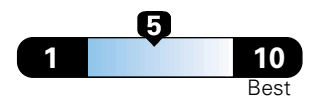

Smog Rating (tailpipe only)

Actual results will vary for many reasons, including driving conditions and how you drive and maintain your vehicle. The average new vehicle gets 27 MPG and cost $7,000 to fuel over 5 years. Cost estimates are based on 15,000 miles per year at $2.55 per gallon. MPGe is miles per gasoline gallon equivalent. Vehicle emissions are a significant cause of climate change and smog.

fuel economy.gov

Calculate personalized estimates and compare vehicles